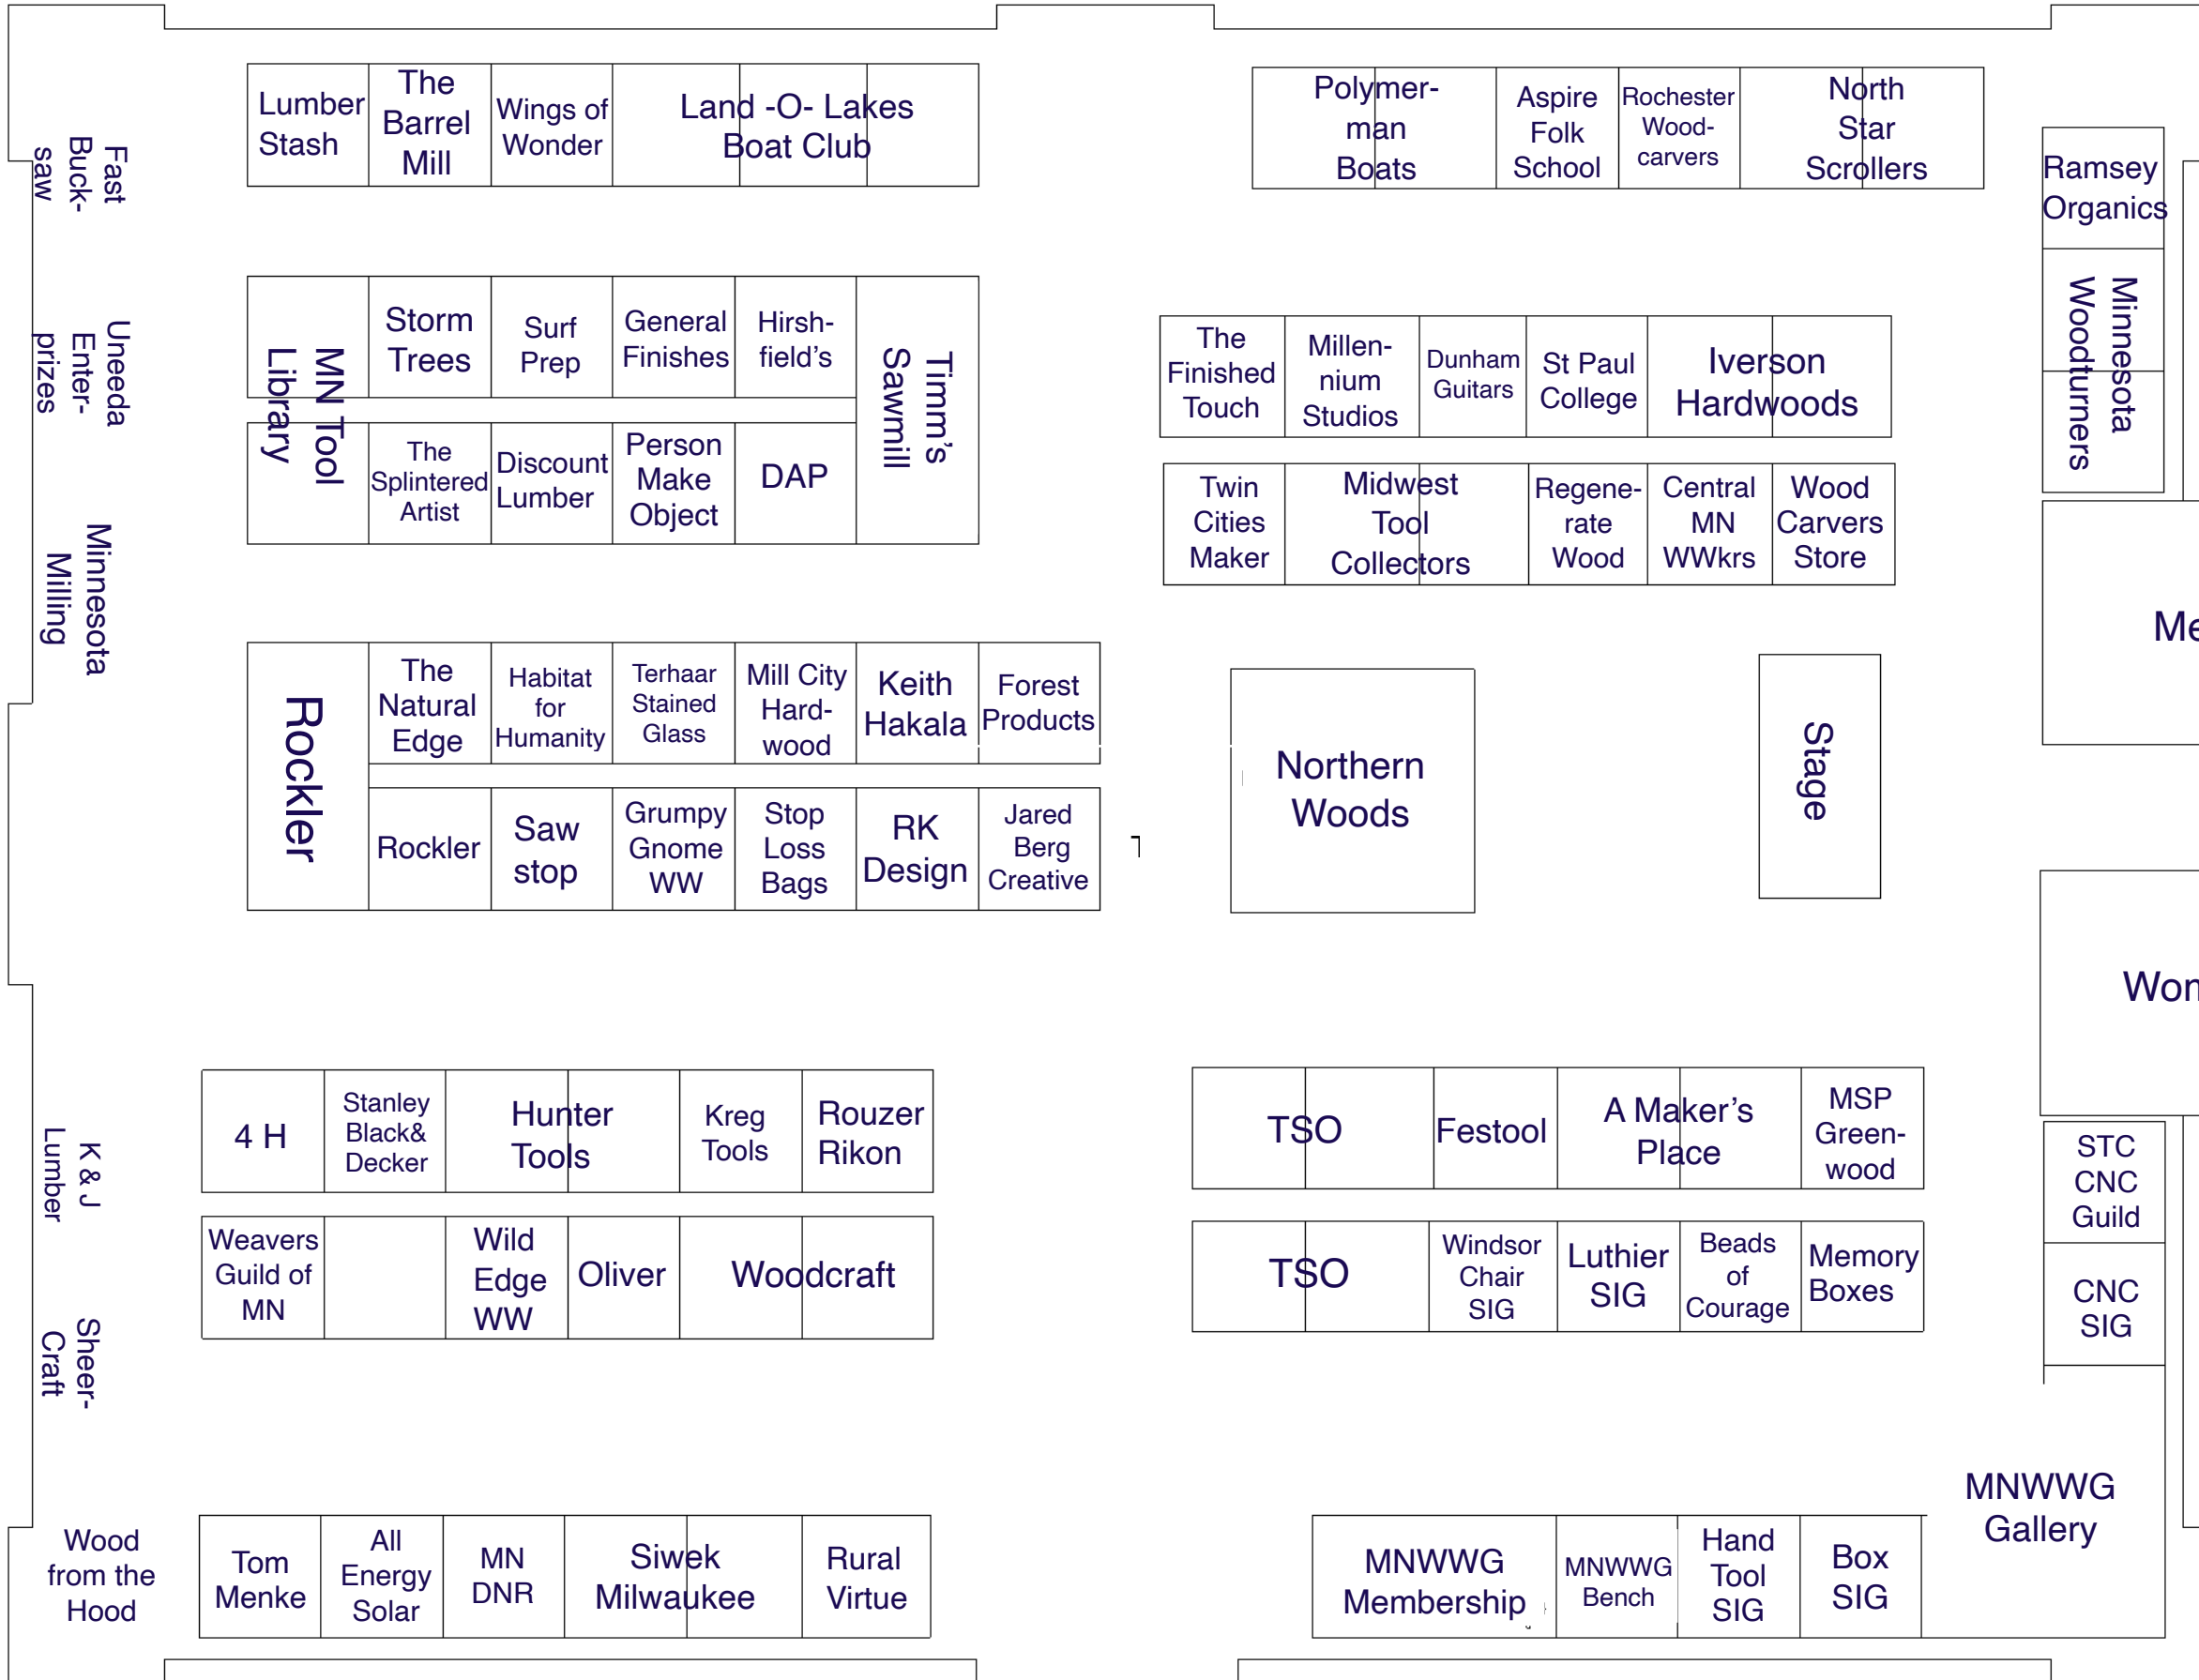

Giggles' Grill open 11-2

Kids Workshop

MN Milling demo

Tool Swap

H & H Lumber

Fast Buck-saw

Uneeda Enter-prizes

Minnesota Milling

K & J Lumber

Sheer-Craft

Lumber Stash	The Barrel Mill	Wings of Wonder	Land -O- Lakes Boat Club		

Polymer-man Boats	Aspire Folk School	Rochester Wood-carvers	North Star Scrollers	

MN Tool Library	Storm Trees	Surf Prep	General Finishes	Hirsh-field's	Timm's Sawmill
	The Splintered Artist	Discount Lumber	Person Make Object	DAP	

The Finished Touch	Millen-nium Studios	Dunham Guitars	St Paul College	Iverson Hardwoods	

Twin Cities Maker	Midwest Tool Collectors	Regene-rate Wood	Central MN WWkrs	Wood Carvers Store

Rockler	The Natural Edge	Habitat for Humanity	Terhaar Stained Glass	Mill City Hard-wood	Keith Hakala	Forest Products
	Rockler	Saw stop	Grumpy Gnome WW	Stop Loss Bags	RK Design	Jared Berg Creative

Northern Woods

Stage

Ramsey Organics
Minnesota Woodturners

Men's

Women's

4 H	Stanley Black& Decker	Hunter Tools	Kreg Tools	Rouzer Rikon

TSO	Festool	A Maker's Place	MSP Greenwood

Weavers Guild of MN	Wild Edge WW	Oliver	Woodcraft	

TSO	Windsor Chair SIG	Luthier SIG	Beads of Courage	Memory Boxes

STC CNC Guild
CNC SIG

Wood from the Hood

Tom Menke	All Energy Solar	MN DNR	Siwek Milwaukee	Rural Virtue

MNWWG Membership	MNWWG Bench	Hand Tool SIG	Box SIG

MNWWG Gallery